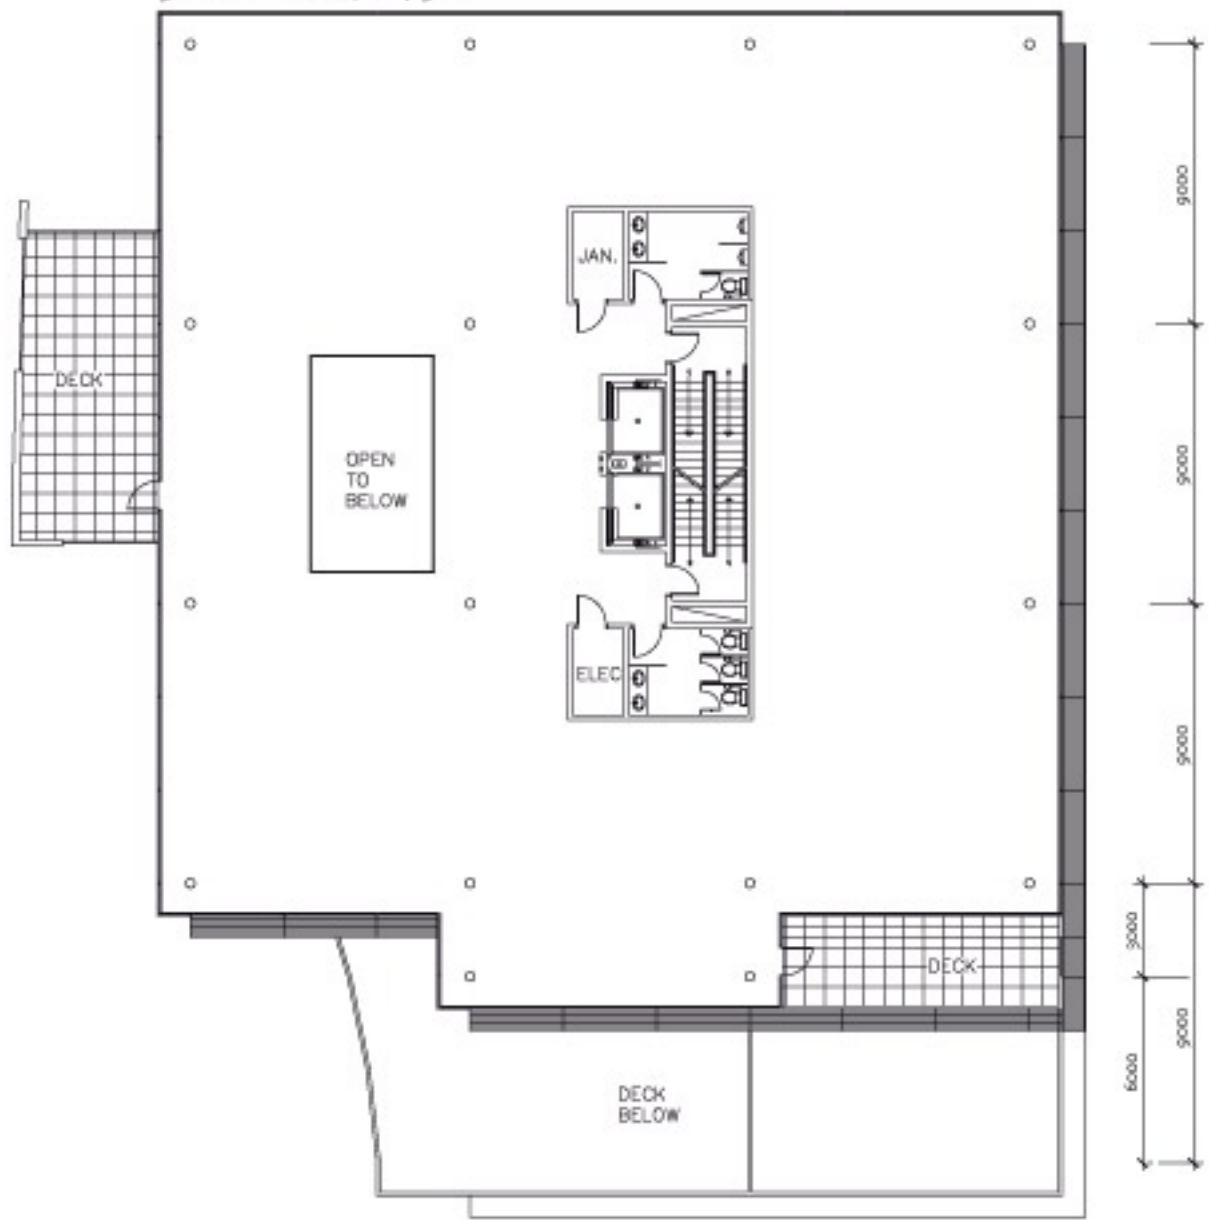

9000 3000 9000 9000

3rd Floor West, 8675 SF

DECK

OPEN
TO
BELOW

JAN.

ELEC.

DECK

DECK
BELOW

9000
9000
3000
9000